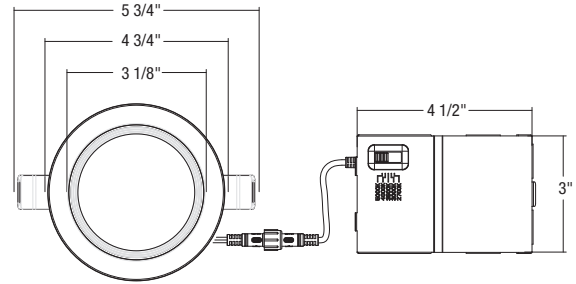

DIMENSIONS:

S11865
4" Model Baffle