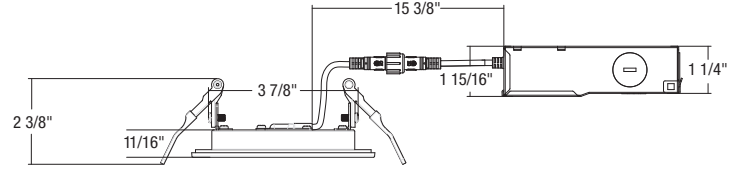

DIMENSIONS:

S11864 S11868
4" Models Flat Lens

S11865
4" Model Baffle