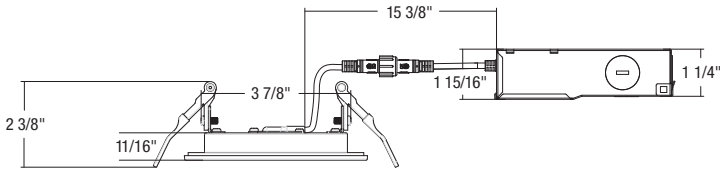

DIMENSIONS:

S11864 S11868
4" Models Flat Lens

S11865
4" Model Baffle