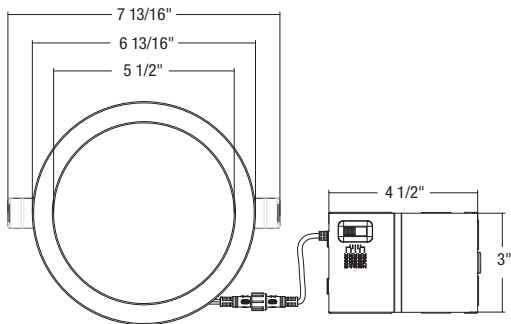

ITEM SPECIFICATIONS / ORDER INFO

Item	Size	Trim Style	Voltage	Wattage	Replacement Wattage	Lumens	Input Current	Case Quantity	Weight	UPC
S11864	4"	Flat Lens	120V	10W	60W	800	0.083A	6	1.02 Lbs.	045923118647
S11865	4"	Stepped Baffle	120V	10W	60W	800	0.083A	6	1.02 Lbs.	045923118654
S11866	6"	Flat Lens	120V	13W	75W	1,050	0.108A	6	1.39 Lbs.	045923118661
S11867	6"	Stepped Baffle	120V	13W	75W	1,050	0.108A	6	1.39 Lbs.	045923118678
S11868	4"	Flat Lens	120/277V	10W	60W	800	0.083/0.036A	6	1.20 Lbs.	045923118685
S11869	6"	Flat Lens	120/277V	13W	75W	1,050	0.083/0.036A	6	1.55 Lbs.	045923118692

OPTIONAL ACCESSORIES

Item	Description	Case Quantity	Case UPC
80-943	4" Rough-in Remote Driver Mounting Plate	12	10045923809436
80-944	6" Rough-in Remote Driver Mounting Plate	12	10045923809443
80-946	4" Goof Ring	12	10045923809467
80-947	6" Goof Ring	12	10045923809474
80-985	6" Remote Driver Extension Cable	12	10045923809856

UL mark denotes these products meet the UL Standard for Safety Luminaires and are UL 1598 certified. This device complies with Part 15 of the FCC Rules. Operation is subject to the following two conditions: (1) this device may not cause harmful interference, and (2) this device must accept any interference received, including interference that may cause undesired operation.

DIMENSIONS:

S11864 S11868
4" Models Flat Lens

S11865
4" Model Baffle

S11866 S11869
6" Models Flat Lens

S11867
6" Model Baffle