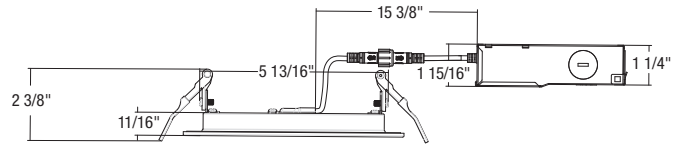

S11866 S11869
6" Models Flat Lens

S11867
6" Model Baffle