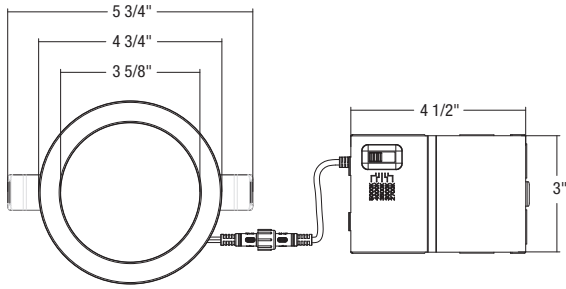

DIMENSIONS:

S11864 S11868
4" Models Flat Lens