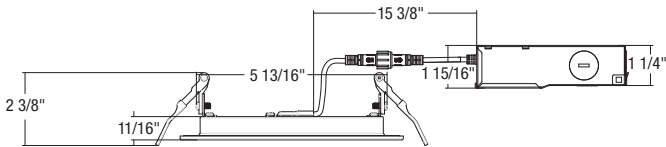

S11866 S11869
6" Models Flat Lens

S11867
6" Model Baffle