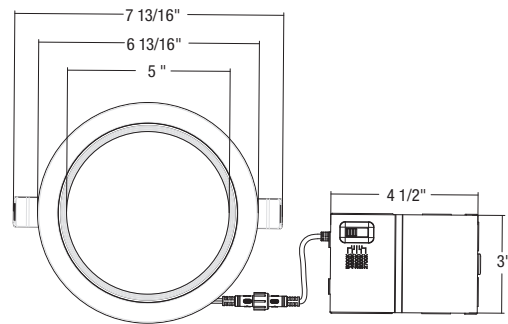

ITEM SPECIFICATIONS / ORDER INFO

Item	Size	Trim Style	Voltage	Wattage	Replacement Wattage	Lumens	Input Current	Case Quantity	Weight	UPC
S11864	4"	Flat Lens	120V	10W	60W	800	0.083A	6	1.02 Lbs.	045923118647
S11865	4"	Stepped Baffle	120V	10W	60W	800	0.083A	6	1.02 Lbs.	045923118654
S11866	6"	Flat Lens	120V	13W	75W	1,050	0.108A	6	1.39 Lbs.	045923118661
S11867	6"	Stepped Baffle	120V	13W	75W	1,050	0.108A	6	1.39 Lbs.	045923118678
S11868	4"	Flat Lens	120/277V	10W	60W	800	0.083/0.036A	6	1.20 Lbs.	045923118685
S11869	6"	Flat Lens	120/277V	13W	75W	1,050	0.083/0.036A	6	1.55 Lbs.	045923118692

OPTIONAL ACCESSORIES

Item	Description	Case Quantity	Case UPC
80-943	4" Rough-in Remote Driver Mounting Plate	12	10045923809436
80-944	6" Rough-in Remote Driver Mounting Plate	12	10045923809443
80-946	4" Goof Ring	12	10045923809467
80-947	6" Goof Ring	12	10045923809474
80-985	6" Remote Driver Extension Cable	12	10045923809856

UL mark denotes these products meet the UL Standard for Safety Luminaires and are UL 1598 certified. This device complies with Part 15 of the FCC Rules. Operation is subject to the following two conditions: (1) this device may not cause harmful interference, and (2) this device must accept any interference received, including interference that may cause undesired operation.

DIMENSIONS:

S11864 S11868
4" Models Flat Lens

S11865
4" Model Baffle

S11866 S11869
6" Models Flat Lens

S11867
6" Model Baffle